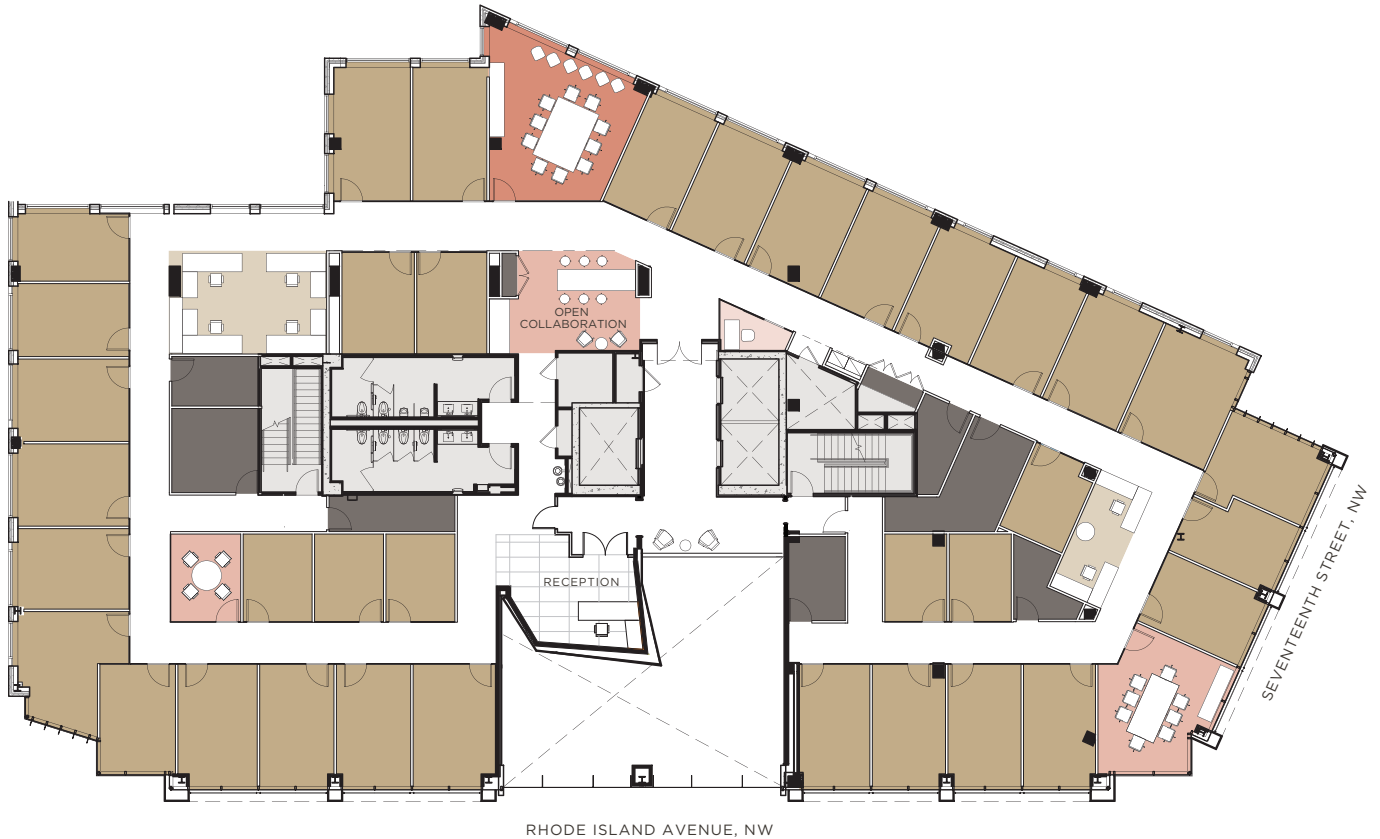

## Second Floor Office-Intensive Test Fit

### Floor Size:

13,250 rentable square feet

- OFFICES
- OPEN WORK SPACE
- TELEPHONE
- MEETING SPACE
- PANTRY
- SUPPORT/IT

[www.1701RhodeIsland.com](http://www.1701RhodeIsland.com)

**AKRIDGE**  
Invested.